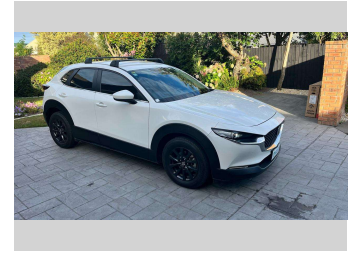

2022 Mazda CX-30

Purchase Price

\$29,995

Includes GST
Excludes on-road costs of \$495

Finance may be available on this vehicle. Ask one of our friendly staff for more information.

Gain peace of mind with Mechanical Breakdown Insurance. **Ask us how.**

Body Style

5 door, Hatchback

Odometer

10,226 km

Engine

1988 cc

Fuel Type

Petrol

Transmission

6-Speed Automatic, Front

Wheels

16", Factory Alloys

VIN

JM0DM2W7A00213176

Interior

Charcoal, Cloth