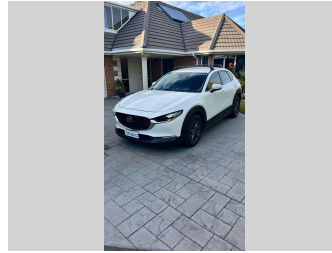

2022 Mazda CX-30

Purchase Price

\$29,995

Includes GST
Excludes on-road costs of \$495

Finance may be available on this vehicle. Ask one of our friendly staff for more information.

Gain peace of mind with Mechanical Breakdown Insurance. **Ask us how.**

Transmission

6-Speed Automatic, Front

Wheels

16", Factory Alloys

VIN

JM0DM2W7A00213176

Interior

Charcoal, Cloth